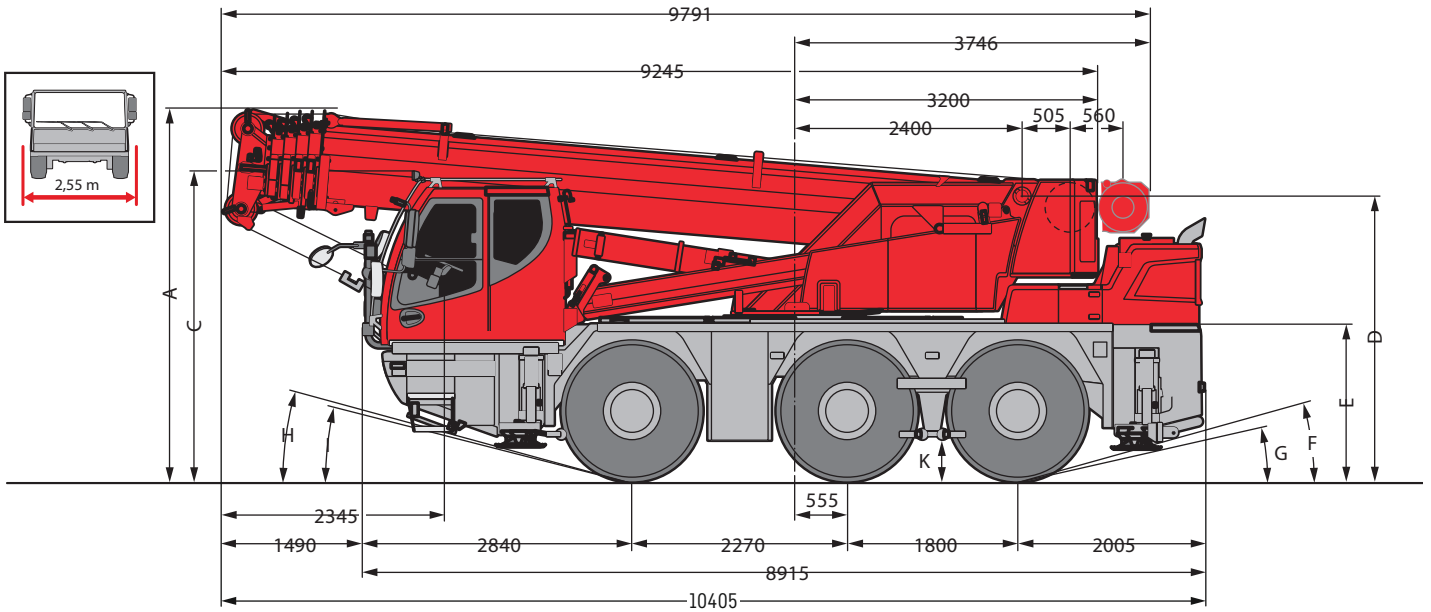

DIMENSIONS

R₁ = All-wheel steering
only with VarioBase®

S2886.06

Maße · Dimensions

	A	A 100 mm*	B	C	D	E	F	G	H	I	K
385/95 R 25 (14.00 R 25)	3830	3730	2160	3185	2918	1570	13°	8°	13°	10°	352
445/95 R 25 (16.00 R 25)	3880	3780	2100	3235	2968	1620	15°	10°	15°	12°	402

* lowered

DIMENSIONS

* 100 mm · lowered

Dimensions – Procedure on site

R_1 = All-wheel steering