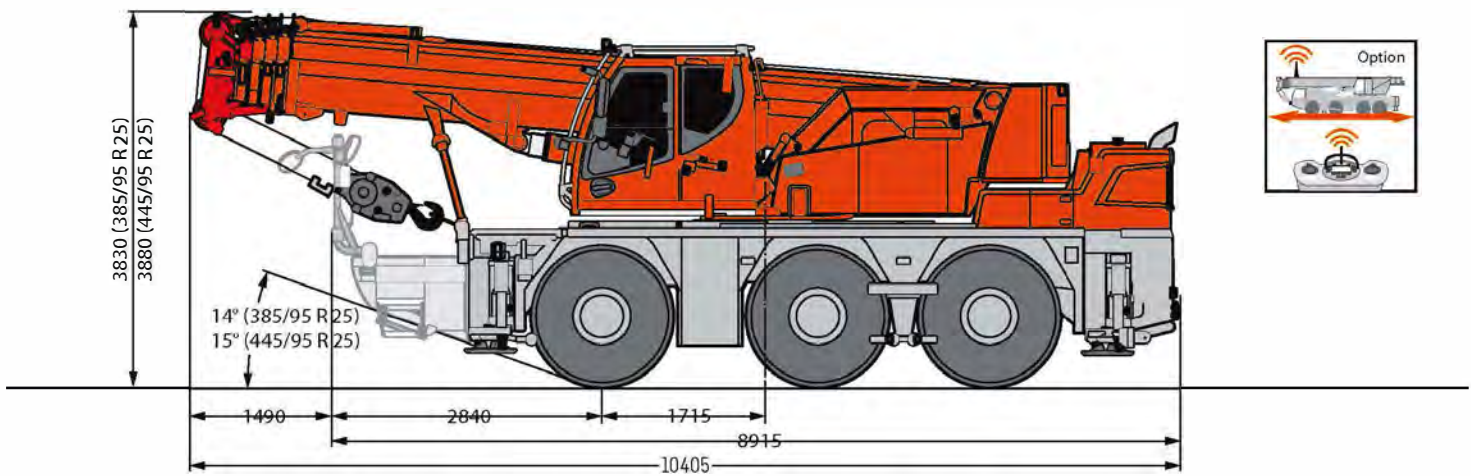

DIMENSIONS

R₁ = All-wheel steering
only with VarioBase®

S2886.06

Maße · Dimensions

	A	A 100 mm*	B	C	D	E	F	G	H	I	K
385/95 R 25 (14.00 R 25)	3830	3730	2160	3185	2918	1570	13°	8°	13°	10°	352
445/95 R 25 (16.00 R 25)	3880	3780	2100	3235	2968	1620	15°	10°	15°	12°	402

* lowered

DIMENSIONS

* 100 mm · lowered

Dimensions – Procedure on site

R_1 = All-wheel steering