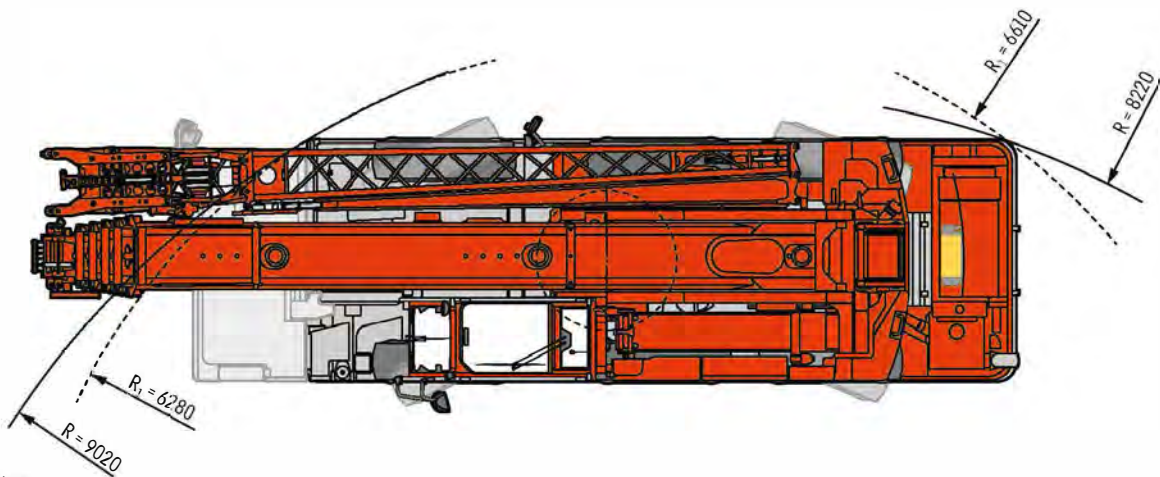

DIMENSIONS

R₁ = All-wheel steering
only with VarioBase®

S2886.06

Maße · Dimensions

	A	A 100 mm*	B	C	D	E	F	G	H	I	K
385/95 R 25 (14.00 R 25)	3830	3730	2160	3185	2918	1570	13°	8°	13°	10°	352
445/95 R 25 (16.00 R 25)	3880	3780	2100	3235	2968	1620	15°	10°	15°	12°	402

* lowered

DIMENSIONS

* 100 mm · lowered

Dimensions – Procedure on site

R_1 = All-wheel steering