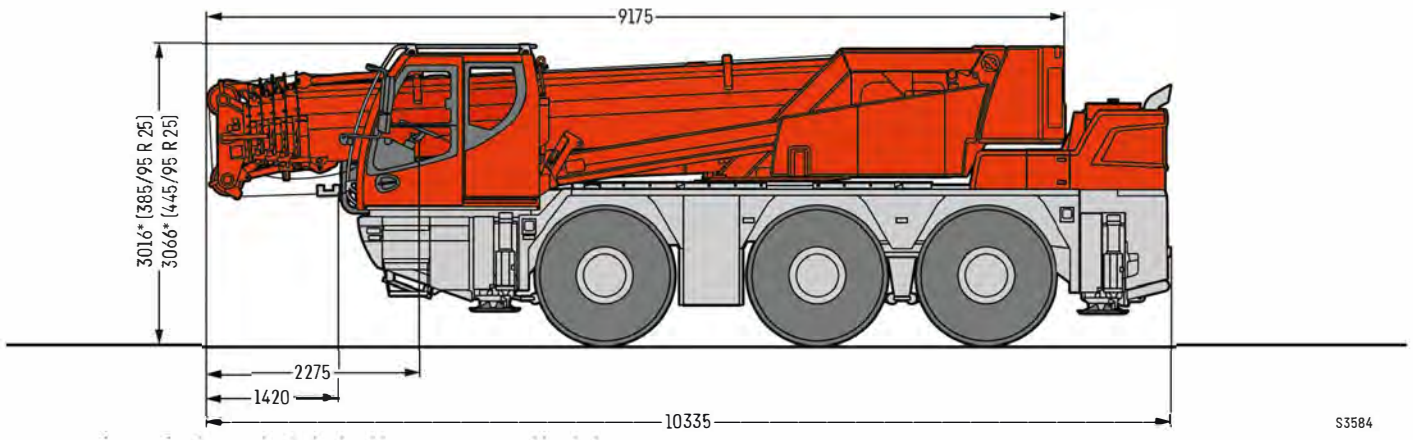

DIMENSIONS

R₁ = All-wheel steering
only with VarioBase®

S2886.06

Maße · Dimensions

	A	A 100 mm*	B	C	D	E	F	G	H	I	K
385/95 R 25 (14.00 R 25)	3830	3730	2160	3185	2918	1570	13°	8°	13°	10°	352
445/95 R 25 (16.00 R 25)	3880	3780	2100	3235	2968	1620	15°	10°	15°	12°	402

* lowered

DIMENSIONS

* 100 mm · lowered

Dimensions – Procedure on site

R_1 = All-wheel steering