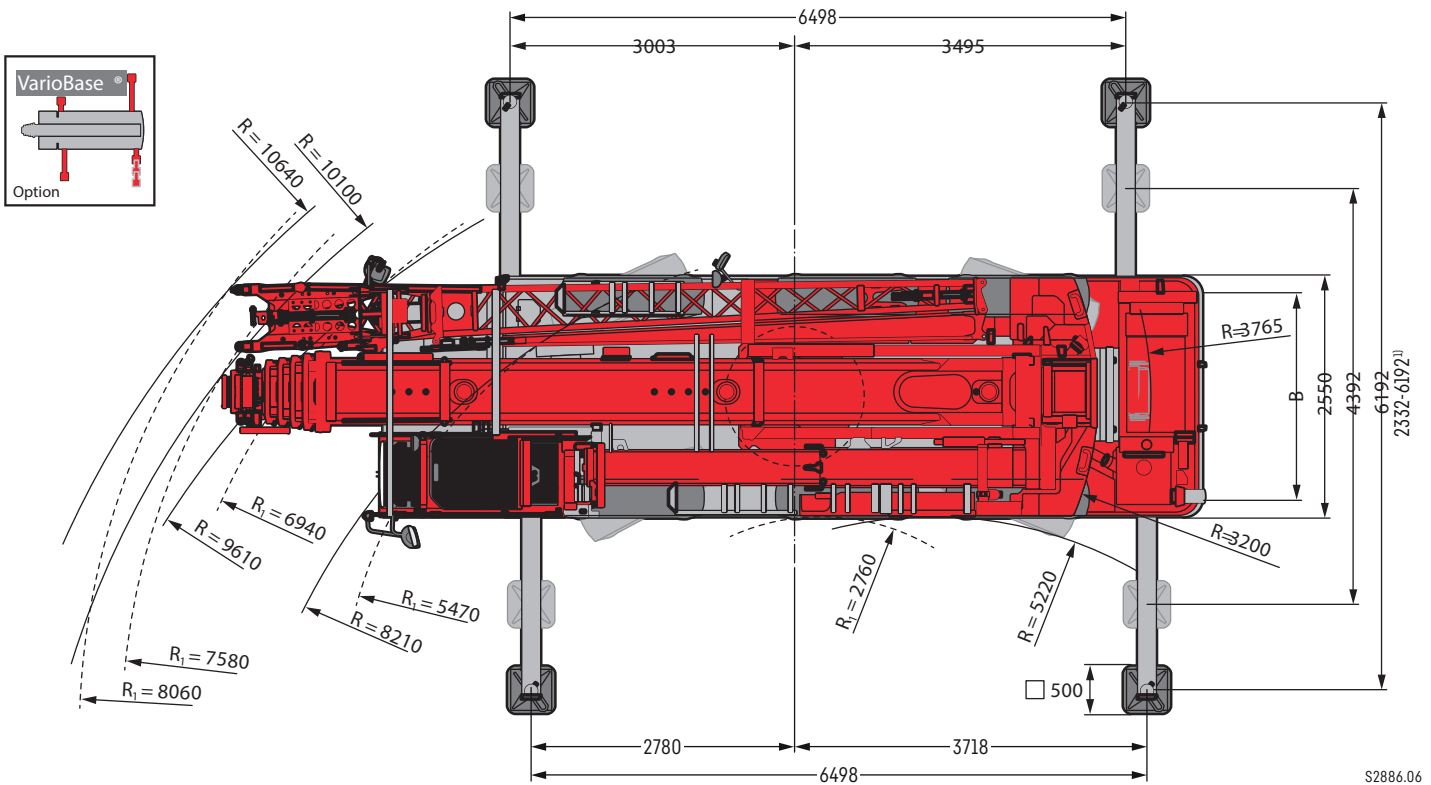

DIMENSIONS

R₁ = All-wheel steering
only with VarioBase®

S2886.06

Maße · Dimensions

	A	A 100 mm*	B	C	D	E	F	G	H	I	K
385/95 R 25 (14.00 R 25)	3830	3730	2160	3185	2918	1570	13°	8°	13°	10°	352
445/95 R 25 (16.00 R 25)	3880	3780	2100	3235	2968	1620	15°	10°	15°	12°	402

* lowered

DIMENSIONS

* 100 mm · lowered

Dimensions – Procedure on site

R_1 = All-wheel steering