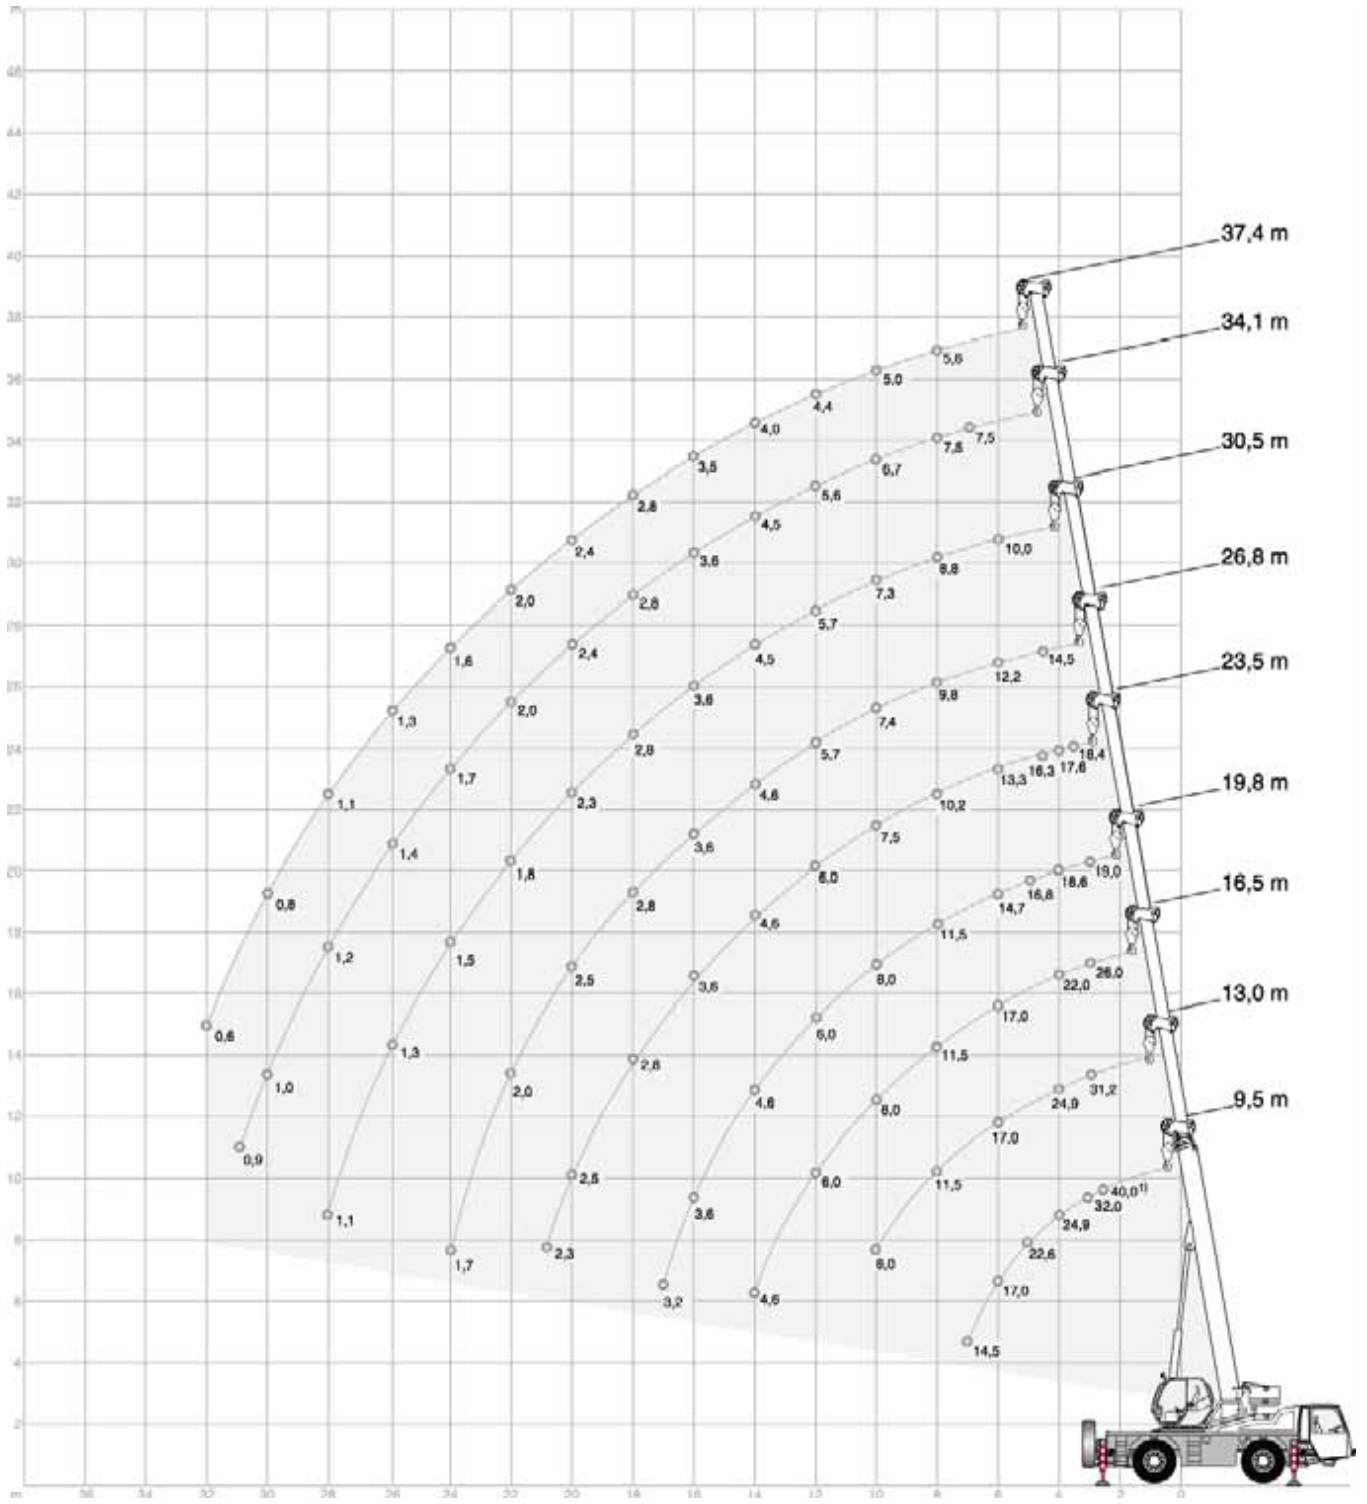

**PREMIER**  
CRANES AND RIGGING

*#TeamLifting*

MAXIMUM CAPACITY

**40t**

MAXIMUM BOOM LENGTH

**37.4m**

**TEREX DEMAG 40T**

**Technical Datasheet**

# HA 5 SECTIONS

<sup>1)</sup> over rear